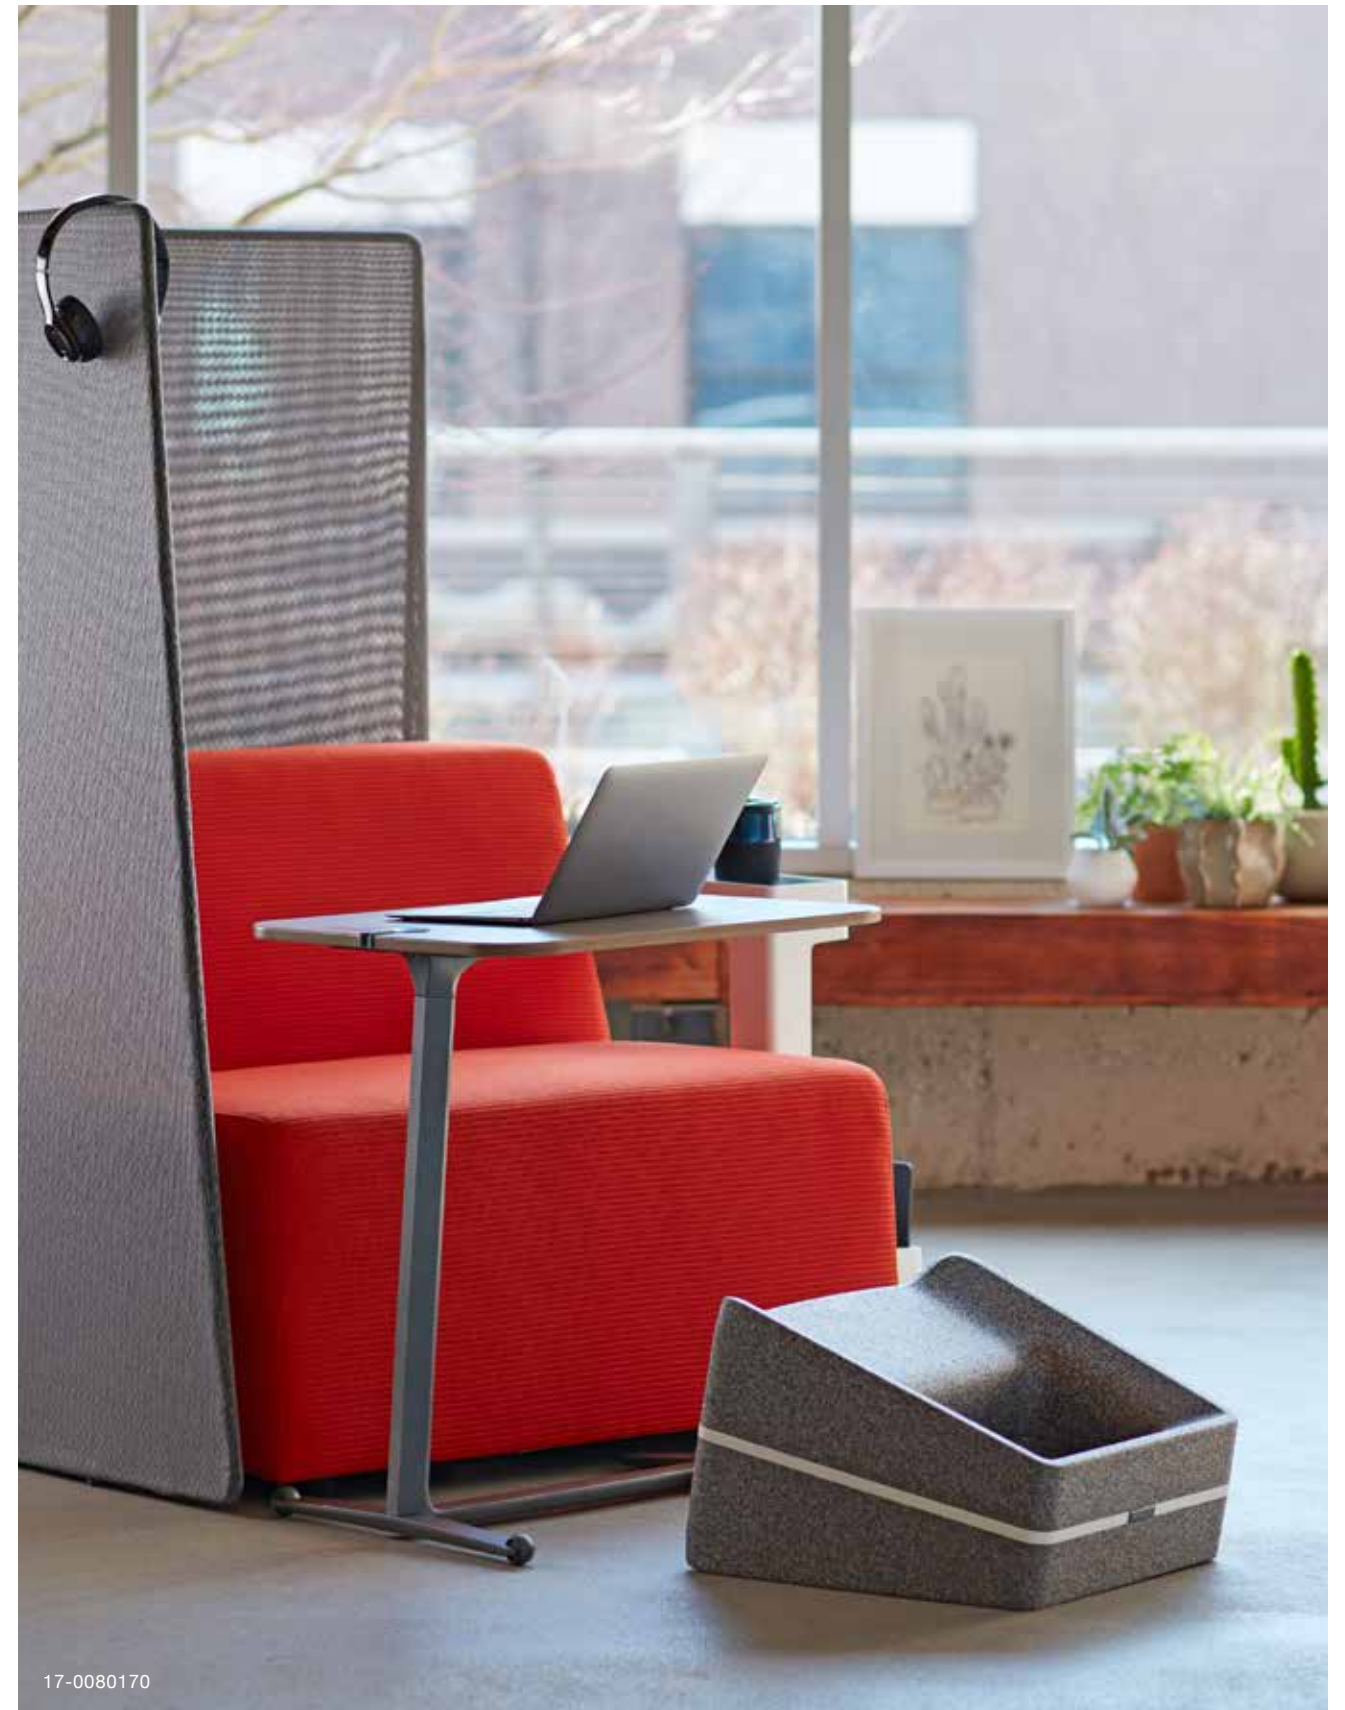

17-0080170