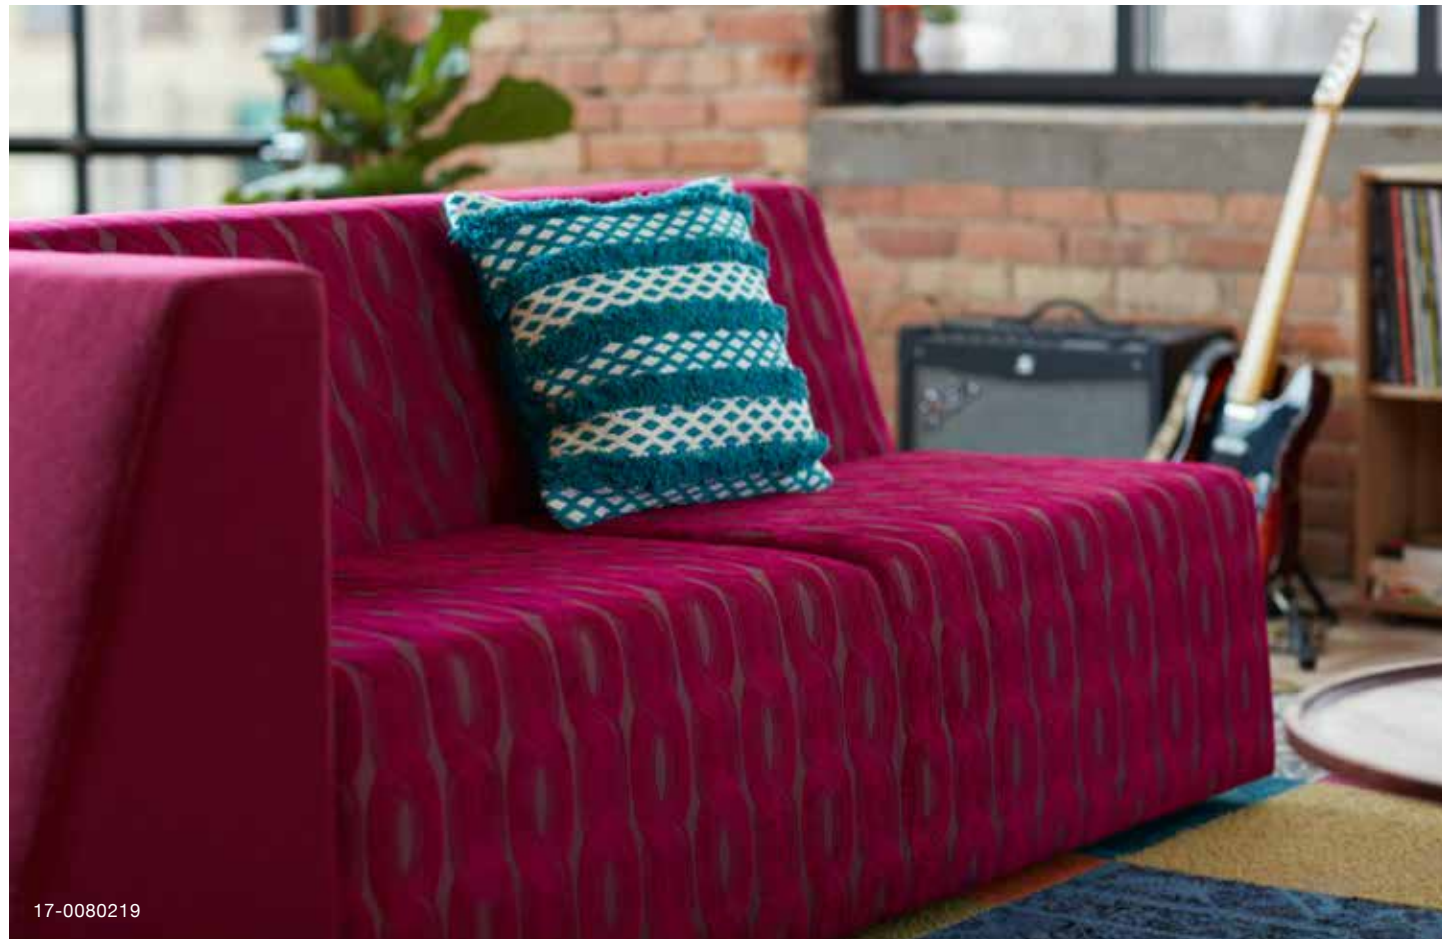

17-0080219